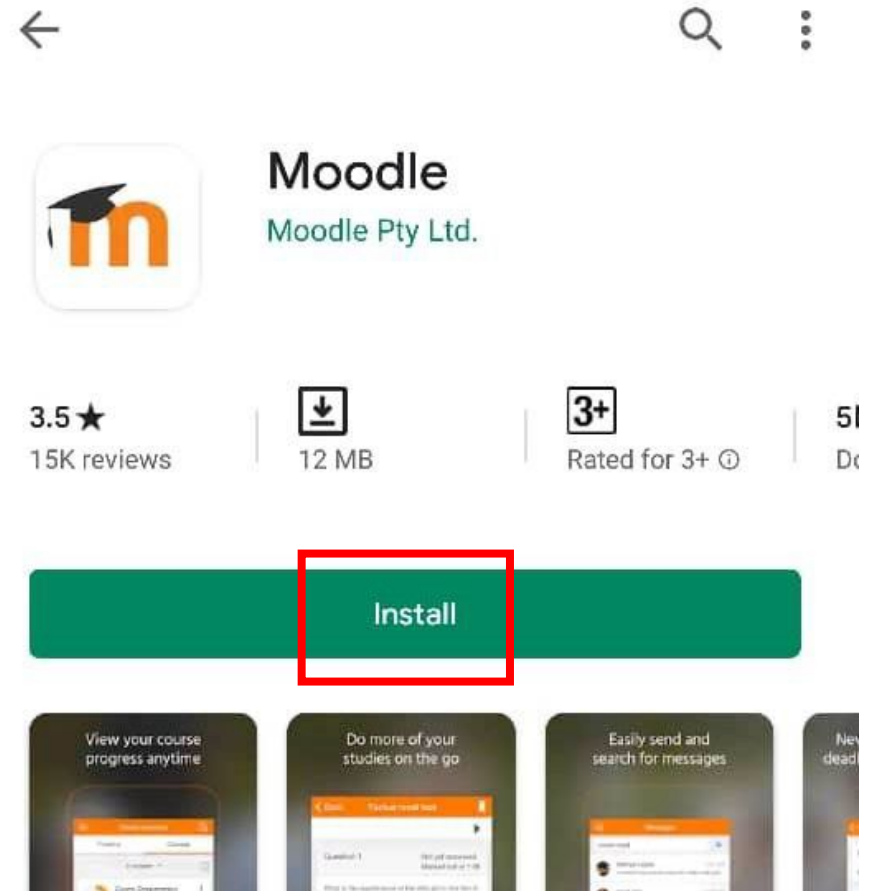

## 01 Install Moodle Apps

On phone, click on “Play Store”.

## 02 Search Moodle Apps

Click on “Install” button.